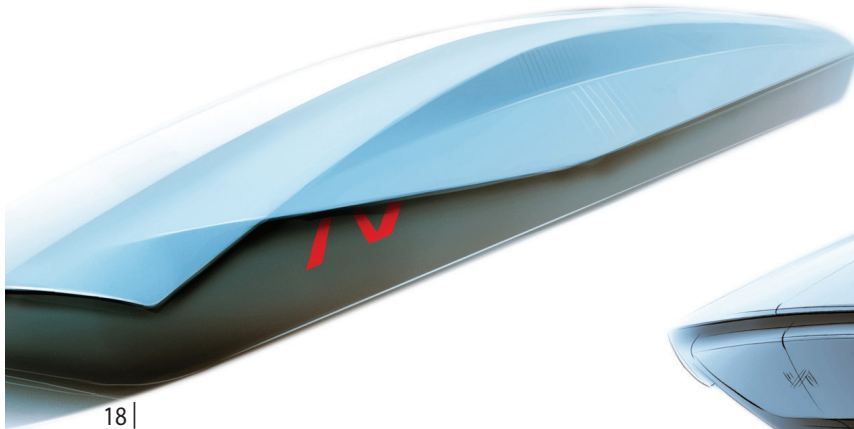

FUTURE FOR ROOF BOXES